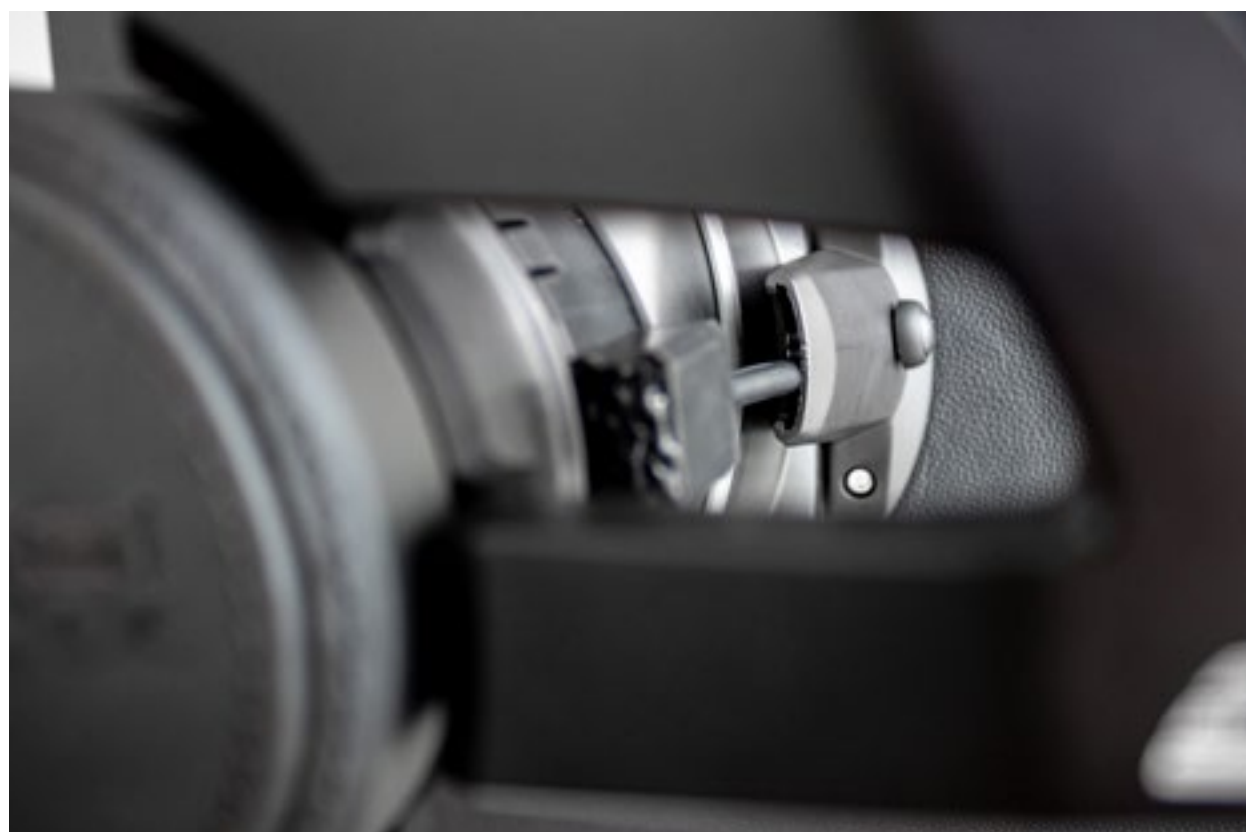

HEATED STEERING WHEEL